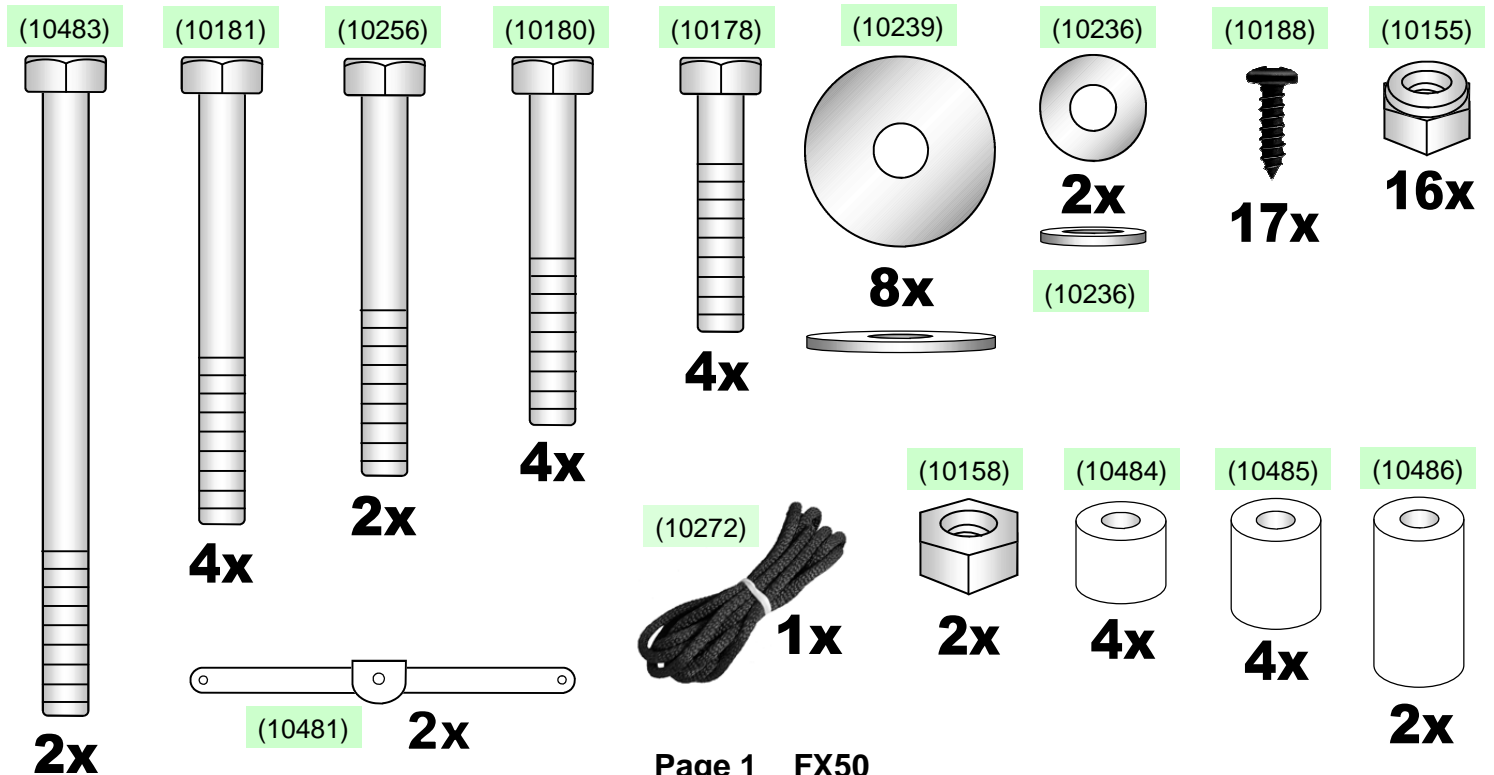

3562 W. Jefferson
 Grand Ledge, MI 48837
 1-888-571-1144
 1-517-622-2700
 Fax: 1-517-622-1435
 info@shappell.com
 www.shappell.com

FX50

Ice Fishing Windbreak

Model: FX50

WARNING: Keep all Heat & Flame Sources away from the Windbreak Fabric Cover. The use of any heat source can be extremely dangerous, both for Fire Hazard and Carbon Monoxide Emissions. Do not use any type of Heat with this Windbreak. If Fabric is heated to it's melting point, it will burn.

Motorized towing of shelter long distances or at high speed is not recommended. Use Optional ATV Carrier Rack (#ATV-RK) for long distance travel.

MAINTENANCE: After each use, set up shelter until fabric is completely dry. Never leave shelter folded closed with a wet cover.

NOTICE: It is normal for fabric to have some pinholes. This does not affect water repency.

2

3

4

5

6

7

Take Down Instructions.