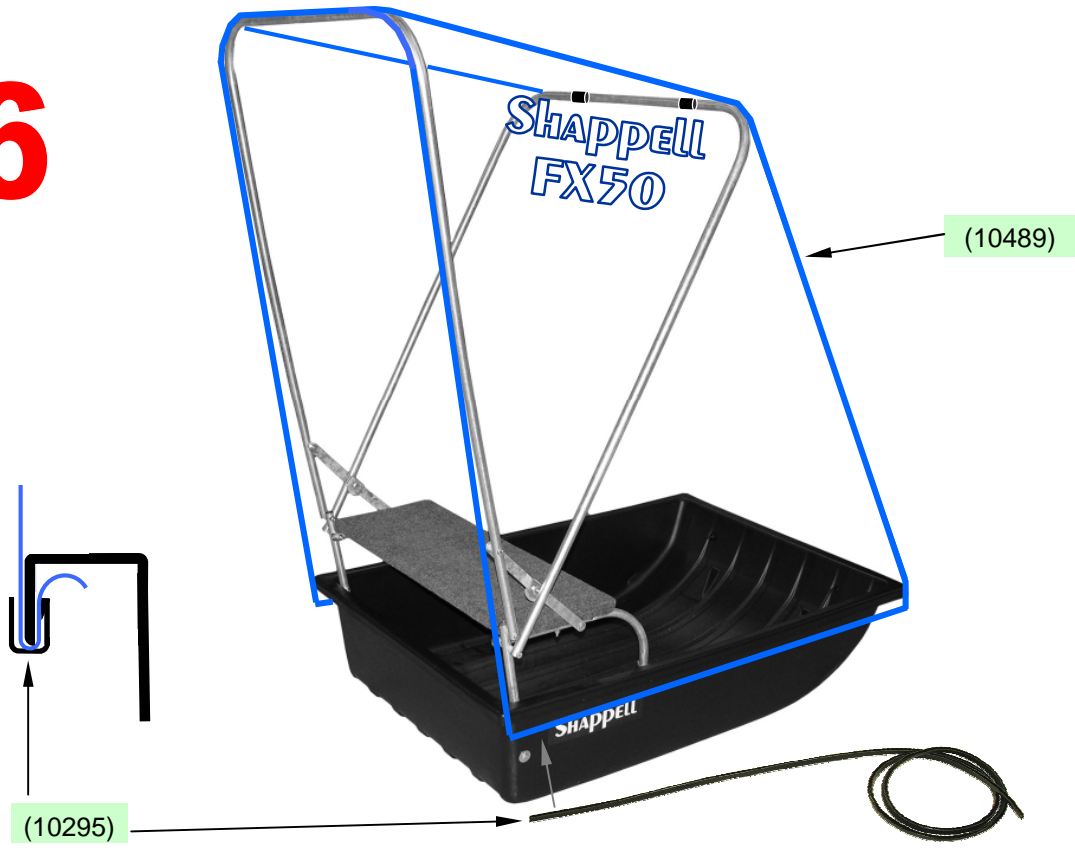

NOTICE: It is normal for fabric to have some pinholes. This does not affect water repency.

2

3

4

5

6

7

Take Down Instructions.

Pull up on center of folding braces and rotate frames backward to sled.

Securing frames with a bungee cord or optional travel cover **#TC-10** will help prolong life of Windbreak.

Pulling any distance with a motorized vehicle or pulling on asphalt, concrete, dirt, etc., will cause premature wear of the sled base, Optional wear bar kit **#SWB1** is recommended.