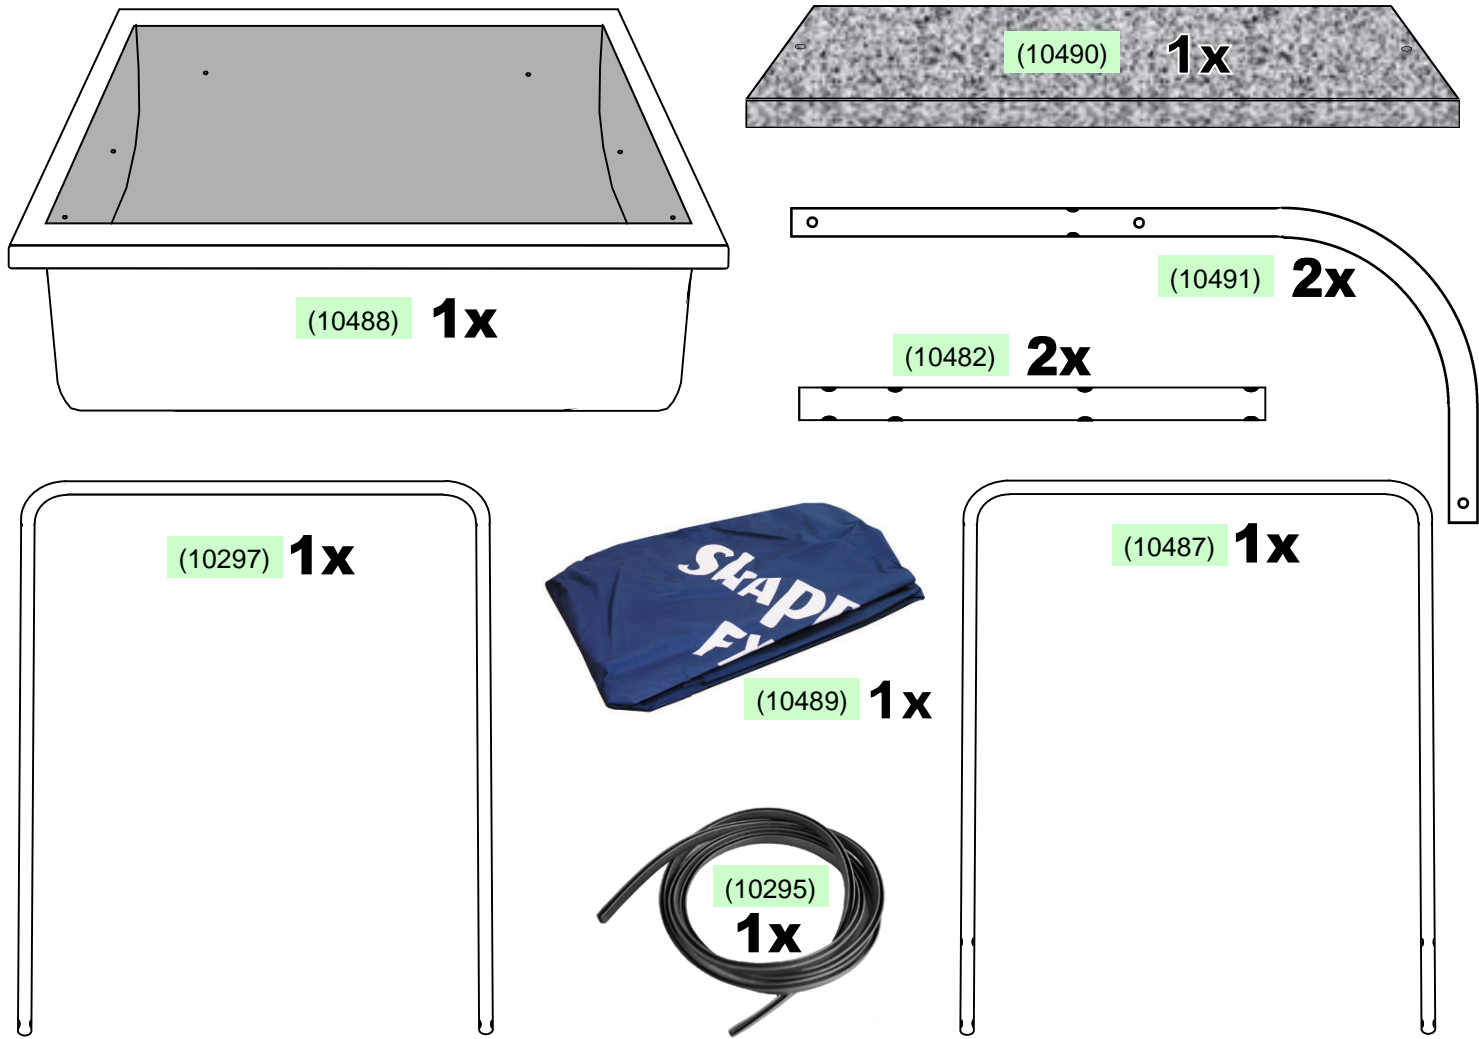

3562 W. Jefferson
 Grand Ledge, MI 48837
 1-888-571-1144
 1-517-622-2700
 Fax: 1-517-622-1435
 info@shappell.com
 www.shappell.com

FX50

Ice Fishing Windbreak

Model: FX50

WARNING: Keep all Heat & Flame Sources away from the Windbreak Fabric Cover. The use of any heat source can be extremely dangerous, both for Fire Hazard and Carbon Monoxide Emissions. Do not use any type of Heat with this Windbreak. If Fabric is heated to it's melting point, it will burn.

Motorized towing of shelter long distances or at high speed is not recommended. Use Optional ATV Carrier Rack (#ATV-RK) for long distance travel.

MAINTENANCE: After each use, set up shelter until fabric is completely dry. Never leave shelter folded closed with a wet cover.

NOTICE: It is normal for fabric to have some pinholes. This does not affect water repency.

2

3

4

5

6

7

Take Down Instructions.